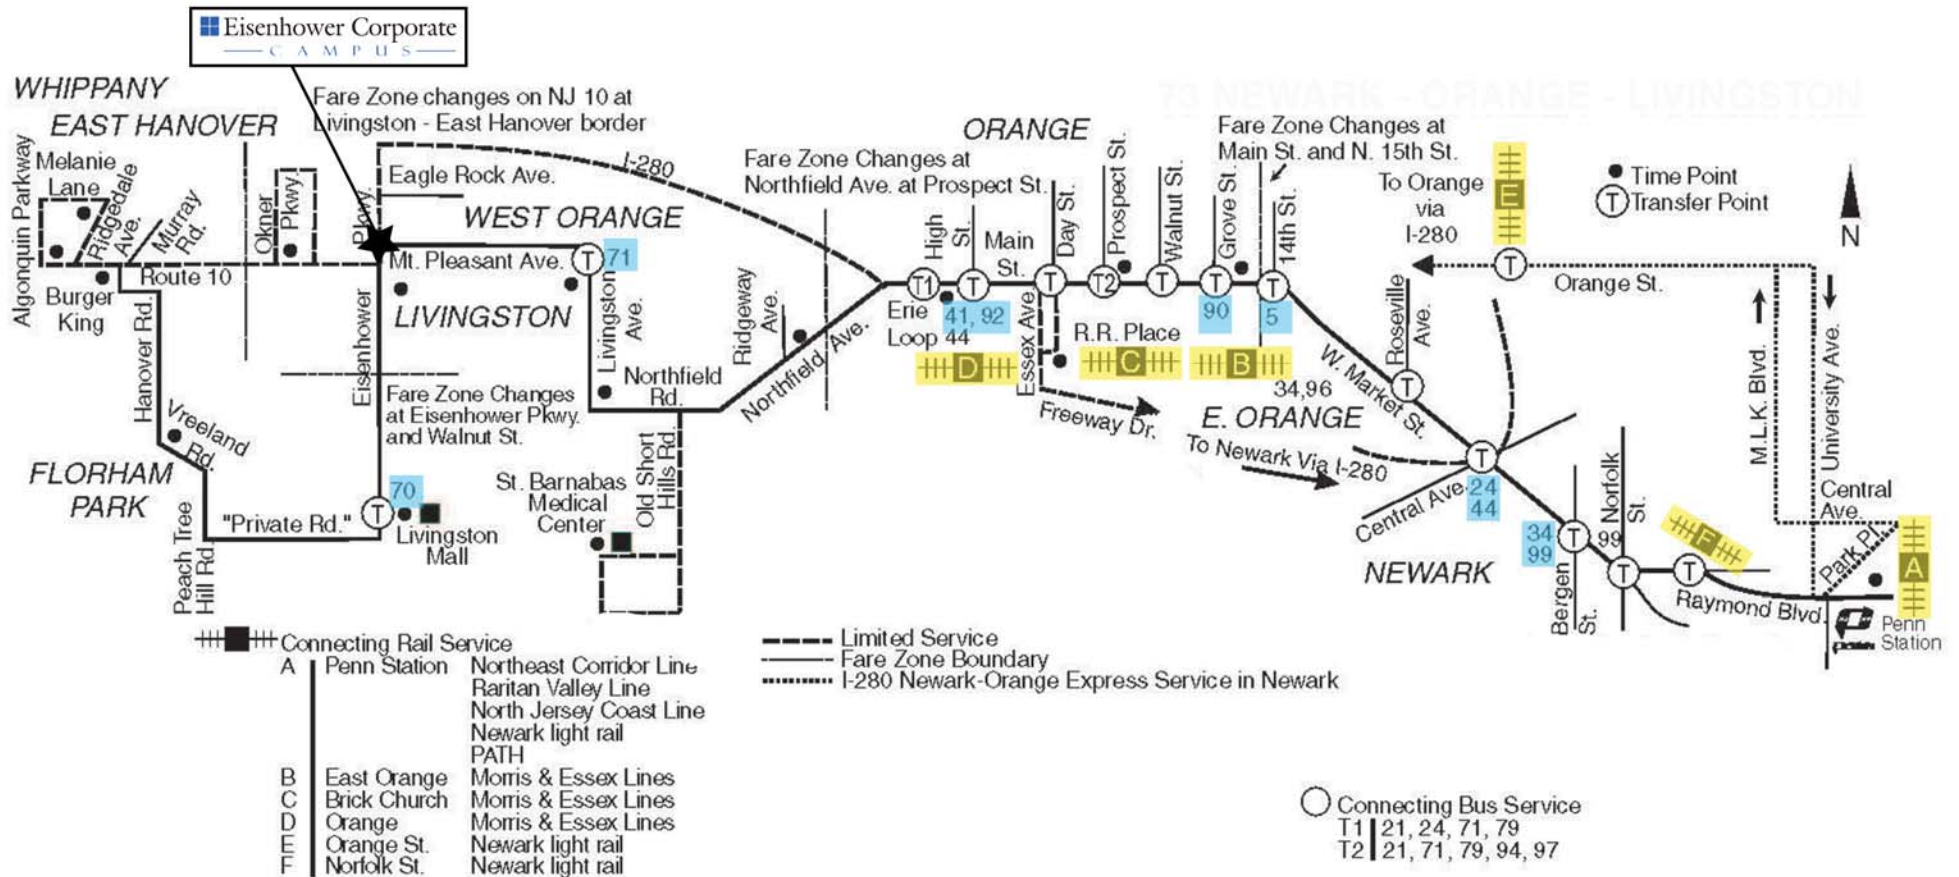

#73 BUS

NEWARK - ORANGE - LIVINGSTON

Train Connections

- A - Penn Station
- B - East Orange
- C - Brick Church
- D - Orange
- E - Orange St.
- F - Norfolk St.

Connecting with Bus Lines

- 34, 99, 24, 44, 5, 90, 41, 92,
71, 70, 79, 21, 94, 97